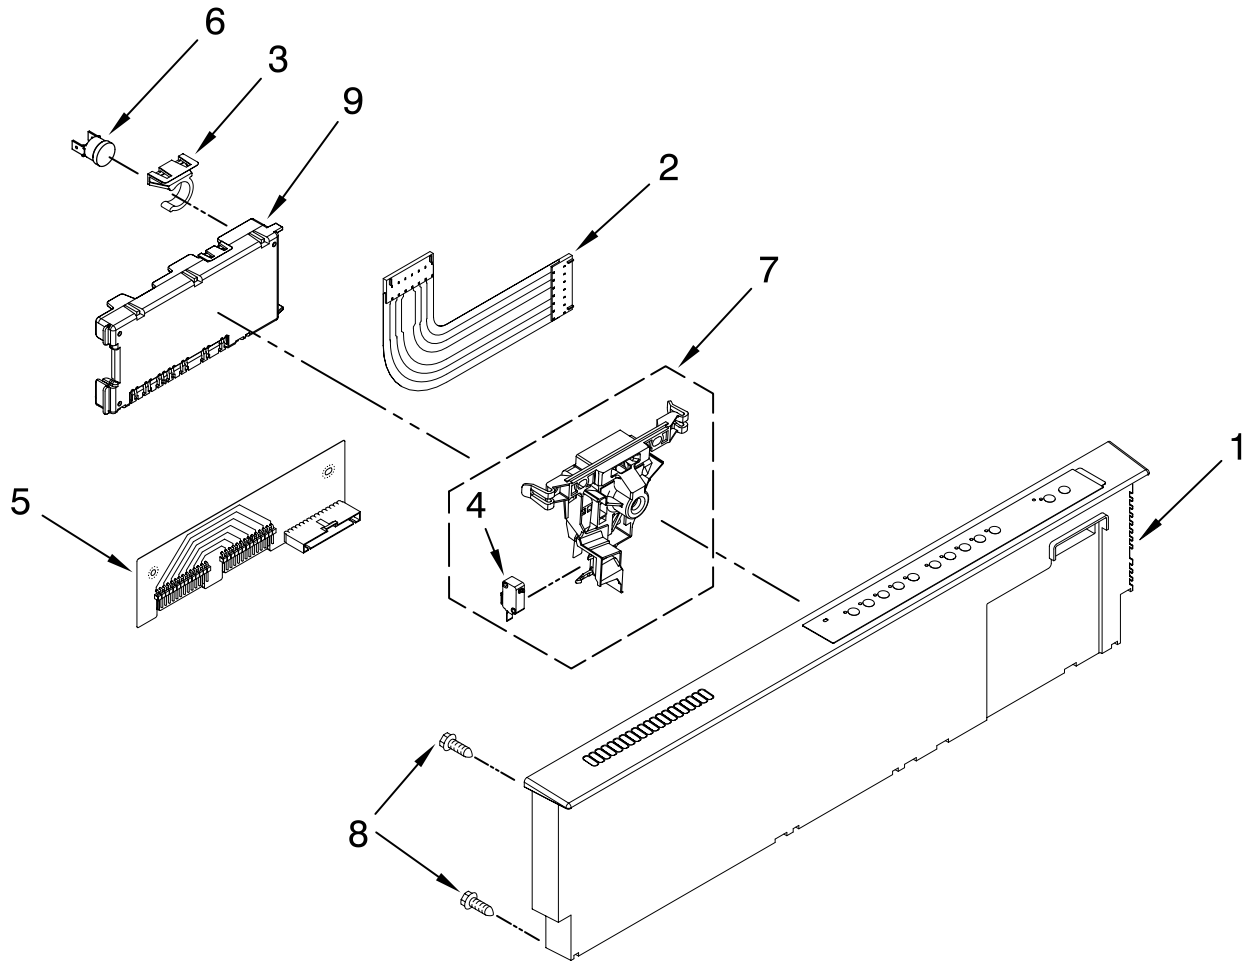

CONTROL PANEL PARTS

For Models: KUDU03STBL2, KUDU03STWH2, KUDU03STSS2
(Black) (White) (Stainless)

Illus. No.	Part No.	DESCRIPTION
1		Console Assembly (Includes Insert)
	W10084166	Black
	W10084167	White
	W10084168	Stainless
2	8531877	Cable, Ribbon
3	8546546	Clip, BI-Metal
4	W10134019	Switch, Door
5	8531873	Board, Interconnect
6	661663	BI-Metal
7	W10077360	Latch Assembly
8	3369051	Screw
9	W10084141	Control, Electronic

FOR ORDERING INFORMATION REFER TO PARTS PRICE LIST